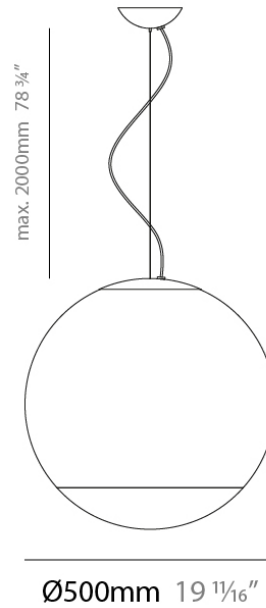

SMOKE SUSPENSION

D81612-SGY

PROJECT _____

TYPE _____

NOTES _____

QUANTITY _____

DATE _____

GENERAL

Series: Smoke
Brand: Panzeri
Division: Design
Mounting Type: Suspension
Mounting Location: Ceiling
Subcategory: Pendant

PHYSICAL

Shape: Sphere
Diameter (mm): 500
Diameter (in): 19 11/16
Height (mm): 500
Height (in): 19 11/16
Max. Overall Height (mm): 2500
Max. Overall Height (in): 98 7/16
Light Distribution: Direct
Weight (kg): 7.00
Weight (lbs): 15.43
Diffuser: Smokey Gray Glass
Holder Finish: Titanium
Fixture Material: Glass / Aluminum
Cable Details: 2000mm Cable and Wire

ELECTRICAL

Number of Lamps: 1
Lamp Type: LED Retrofit
Lamp Shape: A21
Bulb Included: Bulb Not Included
Max. Wattage Per Lamp (W): 21
Lamp Base: E26
Input Voltage (V): 120

LED

OPTICAL

RATINGS AND CERTIFICATIONS

Certified By: CSA Certified to UL and CSA Standards
IP rating: IP20