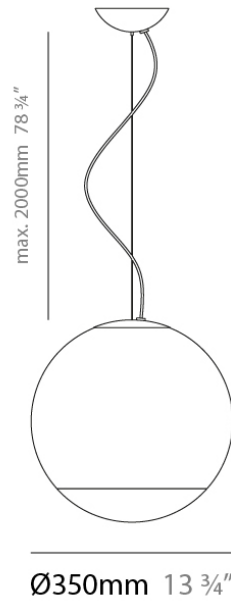

SMOKE SUSPENSION

D81611-WHI

GENERAL

Series: Smoke
Brand: Panzeri
Division: Design
Mounting Type: Suspension
Mounting Location: Ceiling
Subcategory: Pendant

PHYSICAL

Shape: Sphere
Diameter (mm): 350
Diameter (in): 13 3/4
Height (mm): 350
Height (in): 13 3/4
Max. Overall Height (mm): 2350
Max. Overall Height (in): 92 1/2
Light Distribution: Direct
Weight (kg): 2.93
Weight (lbs): 6.45
Diffuser: White Glass
Holder Finish: Titanium
Fixture Material: Glass / Aluminum
Cable Details: 2000mm Cable and Wire

ELECTRICAL

Number of Lamps: 1
Lamp Type: LED Retrofit
Lamp Shape: A21
Bulb Included: Bulb Not Included
Max. Wattage Per Lamp (W): 21
Lamp Base: E26
Input Voltage (V): 120

LED

OPTICAL

RATINGS AND CERTIFICATIONS

Certified By: CSA Certified to UL and CSA Standards
IP rating: IP20

PROJECT	_____
TYPE	_____
NOTES	_____
QUANTITY	_____
DATE	_____